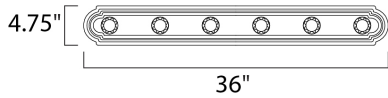

MEASUREMENTS

DIMENSION : 36" W x 4.75" H x 5" Ext
 BACK PLATE : 4" W x 32" H x 2.3" HCO
 HANGING WEIGHT : 2.88 lb

LAMPING

INPUT VOLTAGE : 120V
 BULB : 6 x 60W Incandescent E26 Medium , 360W Total
 BULB INCLUDED : (Not Included)
 DIMMABLE : Yes