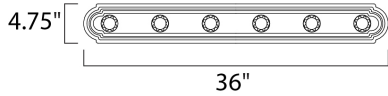

**MEASUREMENTS**

DIMENSION : 36" W x 4.75" H x 5" Ext  
 BACK PLATE : 4" W x 32" H x 2.3" HCO  
 HANGING WEIGHT : 2.8 lb

**LAMPING**

INPUT VOLTAGE : 120V  
 BULB : 6 x 60W Incandescent E26 Medium , 360W Total  
 BULB INCLUDED : (Not Included)  
 DIMMABLE : Yes