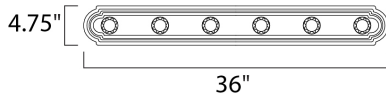

**MEASUREMENTS**

DIMENSION : 36" W x 4.75" H x 5" Ext  
 BACK PLATE : 4" W x 32" H x 2.3" HCO  
 HANGING WEIGHT : 2.8 lb

**LAMPING**

INPUT VOLTAGE : 120V  
 BULB : 6 x 60W Incandescent E26 Medium , 360W Total  
 BULB INCLUDED : (Not Included)  
 DIMMABLE : Yes