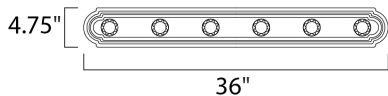

MEASUREMENTS

DIMENSION : 36" W x 4.75" H x 5" Ext
 BACK PLATE : 4" W x 32" H x 2.3" HCO
 HANGING WEIGHT : 2.8 lb

LAMPING

INPUT VOLTAGE : 120V
 BULB : 6 x 60W Incandescent E26 Medium , 360W Total
 BULB INCLUDED : (Not Included)
 DIMMABLE : Yes