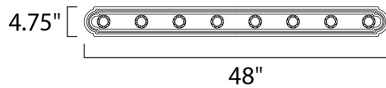

### MEASUREMENTS

DIMENSION : 48" W x 4.75" H x 5" Ext  
 BACK PLATE : 4" W x 43.5" H x 2.3" HCO  
 HANGING WEIGHT : 4.19 lb