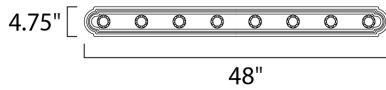

### MEASUREMENTS

DIMENSION : 48" W x 4.75" H x 5" Ext  
 BACK PLATE : 4" W x 43.5" H x 2.3" HCO  
 HANGING WEIGHT : 4.19 lb