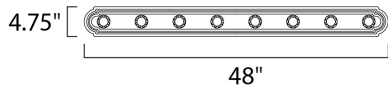

MEASUREMENTS

DIMENSION : 48" W x 4.75" H x 5" Ext
 BACK PLATE : 4" W x 43.5" H x 2.3" HCO
 HANGING WEIGHT : 4.19 lb

LAMPING

INPUT VOLTAGE : 120V
 BULB : 8 x 60W Incandescent E26 Medium , 480W Total
 BULB INCLUDED : (Not Included)
 DIMMABLE : Yes