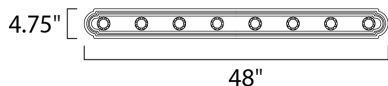

**MEASUREMENTS**

DIMENSION : 48" W x 4.75" H x 5" Ext  
 BACK PLATE : 4" W x 43.5" H x 2.3" HCO  
 HANGING WEIGHT : 4.19 lb

**LAMPING**

INPUT VOLTAGE : 120V  
 BULB : 8 x 60W Incandescent E26 Medium , 480W Total  
 BULB INCLUDED : (Not Included)  
 DIMMABLE : Yes