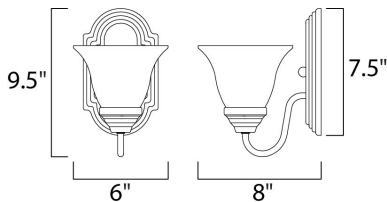

MEASUREMENTS

DIMENSION : 6" W x 9.5" H x 8" Ext
 MAX OAH : 5" W x 7.5" H
 HANGING WEIGHT : 1.43 lb

LAMPING

INPUT VOLTAGE : 120V
 BULB : 1 x 60W Incandescent E26 Medium , 60W Total
 BULB INCLUDED : (Not Included)
 DIMMABLE : Yes