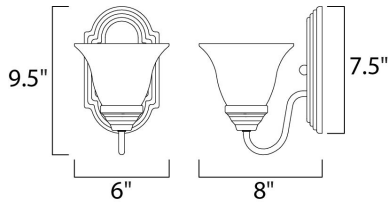

MEASUREMENTS

DIMENSION : 6" W x 9.5" H x 8" Ext
 MAX OAH : 5" W x 7.5" H
 HANGING WEIGHT : 1.43 lb

LAMPING

INPUT VOLTAGE : 120V
 BULB : 1 x 60W Incandescent E26 Medium , 60W Total
 BULB INCLUDED : (Not Included)
 DIMMABLE : Yes