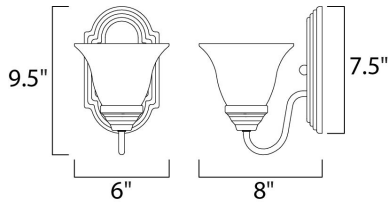

**MEASUREMENTS**

DIMENSION : 6" W x 9.5" H x 8" Ext  
 MAX OAH : 5" W x 7.5" H  
 HANGING WEIGHT : 1.43 lb

**LAMPING**

INPUT VOLTAGE : 120V  
 BULB : 1 x 60W Incandescent E26 Medium , 60W Total  
 BULB INCLUDED : (Not Included)  
 DIMMABLE : Yes