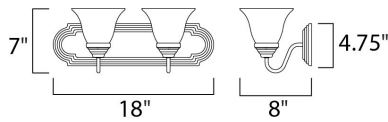

MEASUREMENTS

- DIMENSION : 18" W x 7" H x 8" Ext
- BACK PLATE : 18" W x 4.75" H x 4.07" HCO
- HANGING WEIGHT : 3.88 lb

LAMPING

- INPUT VOLTAGE : 120V
- BULB : 2 x 60W Incandescent E26 Medium , 120W Total
- BULB INCLUDED : (Not Included)
- DIMMABLE : Yes