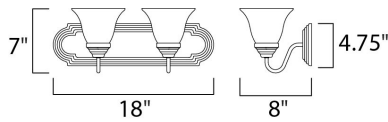

**MEASUREMENTS**

DIMENSION : 18" W x 7" H x 8" Ext  
 BACK PLATE : 18" W x 4.75" H x 4.07" HCO  
 HANGING WEIGHT : 3.88 lb

**LAMPING**

INPUT VOLTAGE : 120V  
 BULB : 2 x 60W Incandescent E26 Medium , 120W Total  
 BULB INCLUDED : (Not Included)  
 DIMMABLE : Yes