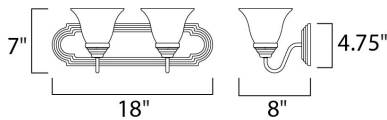

MEASUREMENTS

DIMENSION : 18" W x 7" H x 8" Ext
 BACK PLATE : 18" W x 4.75" H x 4.07" HCO
 HANGING WEIGHT : 3.88 lb

LAMPING

INPUT VOLTAGE : 120V
 BULB : 2 x 60W Incandescent E26 Medium , 120W Total
 BULB INCLUDED : (Not Included)
 DIMMABLE : Yes