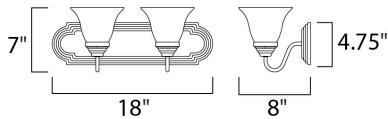

MEASUREMENTS

DIMENSION : 18" W x 7" H x 8" Ext
 BACK PLATE : 18" W x 4.75" H x 4.07" HCO
 HANGING WEIGHT : 3.88 lb

LAMPING

INPUT VOLTAGE : 120V
 BULB : 2 x 60W Incandescent E26 Medium , 120W Total
 BULB INCLUDED : (Not Included)
 DIMMABLE : Yes