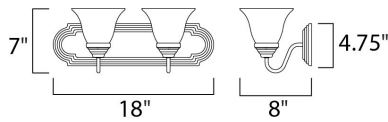

MEASUREMENTS

DIMENSION : 18" W x 7" H x 8" Ext
 BACK PLATE : 18" W x 4.75" H x 4.07" HCO
 HANGING WEIGHT : 3.88 lb

LAMPING

INPUT VOLTAGE : 120V
 BULB : 2 x 60W Incandescent E26 Medium , 120W Total
 BULB INCLUDED : (Not Included)
 DIMMABLE : Yes