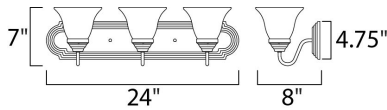

MEASUREMENTS

DIMENSION : 24" W x 7" H x 8" Ext
 BACK PLATE : 24" W x 4.75" H x 4.07" HCO
 HANGING WEIGHT : 4.7 lb

LAMPING

INPUT VOLTAGE : 120V
 BULB : 3 x 60W Incandescent E26 Medium , 180W Total
 BULB INCLUDED : (Not Included)
 DIMMABLE : Yes