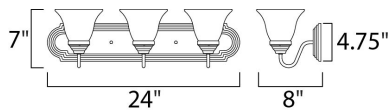

**MEASUREMENTS**

DIMENSION : 24" W x 7" H x 8" Ext  
 BACK PLATE : 24" W x 4.75" H x 4.07" HCO  
 HANGING WEIGHT : 4.7 lb

**LAMPING**

INPUT VOLTAGE : 120V  
 BULB : 3 x 60W Incandescent E26 Medium , 180W Total  
 BULB INCLUDED : (Not Included)  
 DIMMABLE : Yes