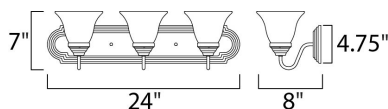

**MEASUREMENTS**

DIMENSION : 24" W x 7" H x 8" Ext  
 BACK PLATE : 24" W x 4.75" H x 4.07" HCO  
 HANGING WEIGHT : 4.7 lb

**LAMPING**

INPUT VOLTAGE : 120V  
 BULB : 3 x 60W Incandescent E26 Medium , 180W Total  
 BULB INCLUDED : (Not Included)  
 DIMMABLE : Yes