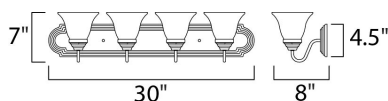

MEASUREMENTS

- DIMENSION : 30" W x 7" H x 8" Ext
- BACK PLATE : 26.38" W x 4.75" H x 4.07" HCO
- HANGING WEIGHT : 6.83 lb

LAMPING

- INPUT VOLTAGE : 120V
- BULB : 4 x 60W Incandescent E26 Medium , 240W Total
- BULB INCLUDED : (Not Included)
- DIMMABLE : Yes