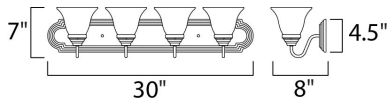

MEASUREMENTS

DIMENSION : 30" W x 7" H x 8" Ext
 BACK PLATE : 26.38" W x 4.75" H x 4.07" HCO
 HANGING WEIGHT : 6.83 lb

LAMPING

INPUT VOLTAGE : 120V
 BULB : 4 x 60W Incandescent E26 Medium , 240W Total
 BULB INCLUDED : (Not Included)
 DIMMABLE : Yes