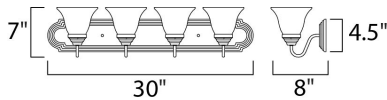

MEASUREMENTS

DIMENSION : 30" W x 7" H x 8" Ext
 BACK PLATE : 26.38" W x 4.75" H x 4.07" HCO
 HANGING WEIGHT : 6.83 lb

LAMPING

INPUT VOLTAGE : 120V
 BULB : 4 x 60W Incandescent E26 Medium , 240W Total
 BULB INCLUDED : (Not Included)
 DIMMABLE : Yes