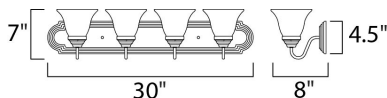

MEASUREMENTS

DIMENSION : 30" W x 7" H x 8" Ext
 BACK PLATE : 26.38" W x 4.75" H x 4.07" HCO
 HANGING WEIGHT : 6.83 lb

LAMPING

INPUT VOLTAGE : 120V
 BULB : 4 x 60W Incandescent E26 Medium , 240W Total
 BULB INCLUDED : (Not Included)
 DIMMABLE : Yes