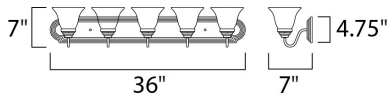

**MEASUREMENTS**

DIMENSION : 36" W x 7" H x 8" Ext  
 BACK PLATE : 36" W x 4.75" H x 4.07" HCO  
 HANGING WEIGHT : 8.6 lb

**LAMPING**

INPUT VOLTAGE : 120V  
 BULB : 5 x 60W Incandescent E26 Medium , 300W Total  
 BULB INCLUDED : (Not Included)  
 DIMMABLE : Yes