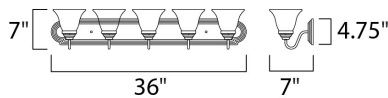

**MEASUREMENTS**

DIMENSION : 36" W x 7" H x 8" Ext  
 BACK PLATE : 36" W x 4.75" H x 4.07" HCO  
 HANGING WEIGHT : 8.6 lb

**LAMPING**

INPUT VOLTAGE : 120V  
 BULB : 5 x 60W Incandescent E26 Medium , 300W Total  
 BULB INCLUDED : (Not Included)  
 DIMMABLE : Yes