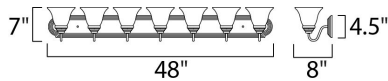

MEASUREMENTS

DIMENSION : 48" W x 7" H x 8" Ext
 BACK PLATE : 48.17" W x 4.75" H x 4.07" HCO
 HANGING WEIGHT : 11.99 lb

LAMPING

INPUT VOLTAGE : 120V
 BULB : 7 x 60W Incandescent E26 Medium , 420W Total
 BULB INCLUDED : (Not Included)
 DIMMABLE : Yes