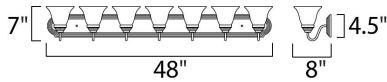

MEASUREMENTS

DIMENSION : 48" W x 7" H x 8" Ext
BACK PLATE : 48.17" W x 4.75" H x 4.07" HCO
HANGING WEIGHT : 11.99 lb

LAMPING

INPUT VOLTAGE : 120V
BULB : 7 x 60W Incandescent E26 Medium , 420W Total
BULB INCLUDED : (Not Included)
DIMMABLE : Yes