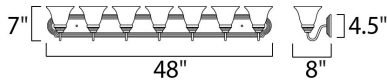

**MEASUREMENTS**

DIMENSION : 48" W x 7" H x 8" Ext  
BACK PLATE : 48.17" W x 4.75" H x 4.07" HCO  
HANGING WEIGHT : 11.99 lb

**LAMPING**

INPUT VOLTAGE : 120V  
BULB : 7 x 60W Incandescent E26 Medium , 420W Total  
BULB INCLUDED : (Not Included)  
DIMMABLE : Yes