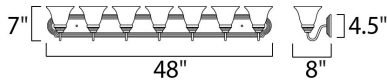

MEASUREMENTS

DIMENSION : 48" W x 7" H x 8" Ext
 BACK PLATE : 48.17" W x 4.75" H x 4.07" HCO
 HANGING WEIGHT : 11.99 lb

LAMPING

INPUT VOLTAGE : 120V
 BULB : 7 x 60W Incandescent E26 Medium , 420W Total
 BULB INCLUDED : (Not Included)
 DIMMABLE : Yes