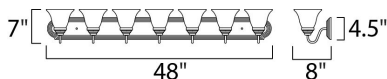

MEASUREMENTS

DIMENSION : 48" W x 7" H x 8" Ext
 BACK PLATE : 48.17" W x 4.75" H x 4.07" HCO
 HANGING WEIGHT : 11.99 lb

LAMPING

INPUT VOLTAGE : 120V
 BULB : 7 x 60W Incandescent E26 Medium , 420W Total
 BULB INCLUDED : (Not Included)
 DIMMABLE : Yes