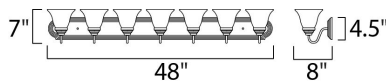

MEASUREMENTS

DIMENSION : 48" W x 7" H x 8" Ext
 BACK PLATE : 48.17" W x 4.75" H x 4.07" HCO
 HANGING WEIGHT : 11.99 lb

LAMPING

INPUT VOLTAGE : 120V
 BULB : 7 x 60W Incandescent E26 Medium , 420W Total
 BULB INCLUDED : (Not Included)
 DIMMABLE : Yes