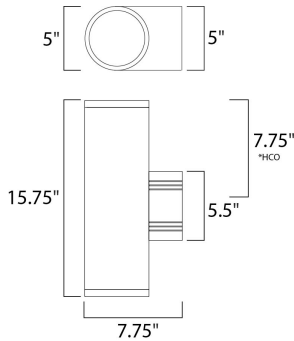

PRODUCT DESCRIPTION

Indirect exterior lighting not only provides illumination where you want but it also highlights the building structure for a beautiful architectural effect. Our collection of up and down lighting fixtures are available in both Architectural Bronze, Black, and Brushed Aluminum.

MEASUREMENTS

DIMENSION : 5" W x 15.75" H x 7.75" Ext
BACK PLATE : 5" W x 5.5" H x 7.75" HCO
HANGING WEIGHT : 8.25 lb

LAMPING

INPUT VOLTAGE : 120V
LUMENS : 1,280 Rated (800 Del.)
BULB : 2 x 16W LED PCB Integrated , 32W Total
BULB INCLUDED : (Integrated)
DIMMABLE : ELV or Triac CL
CRI : 90+ CRI
COLOR_TEMP : 3000K
LIGHTING_DIRECTION : Up/Down

FINISHES OPTION

- Architectural Bronze (ABZ)
- Brushed Aluminum (AL)

MATERIAL

Aluminum + Glass

RATINGS

cETLus
Wet Location

ADDITIONAL

INSTALL UP/DOWN: Any
OPERATING TEMPERATURE:
-20°C (-4°F), 40°C (104°F)

PHOTOMETRIC: Report Found Online

Always consult a qualified electrician before installing any lighting product.