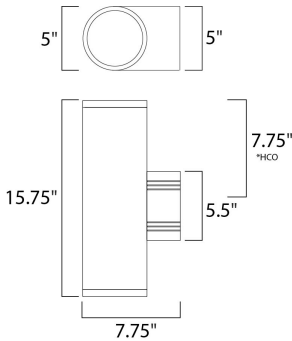

PRODUCT DESCRIPTION

Indirect exterior lighting not only provides illumination where you want but it also highlights the building structure for a beautiful architectural effect. Our collection of up and down lighting fixtures are available in both Architectural Bronze, Black, and Brushed Aluminum.

MEASUREMENTS

DIMENSION : 5" W x 15.75" H x 7.75" Ext
BACK PLATE : 5" W x 5.5" H x 7.75" HCO
HANGING WEIGHT : 8.25 lb

LAMPING

INPUT VOLTAGE : 120V
LUMENS : 1,280 Rated (800 Del.)
BULB : 2 x 16W LED PCB Integrated , 32W Total
BULB INCLUDED : (Integrated)
DIMMABLE : ELV or Triac CL
CRI : 90+ CRI
COLOR_TEMP : 3000K
LIGHTING_DIRECTION : Up/Down

FINISHES OPTION

- Architectural Bronze (ABZ)
- Brushed Aluminum (AL)

MATERIAL

Aluminum + Glass

RATINGS

cETLus
Wet Location

ADDITIONAL

INSTALL UP/DOWN: Any
OPERATING TEMPERATURE:
-20°C (-4°F), 40°C (104°F)

PHOTOMETRIC: Report Found Online

Always consult a qualified electrician before installing any lighting product.