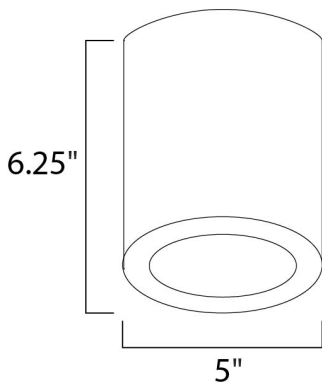

**MEASUREMENTS**

DIMENSION : 5" L x 5" W x 6.25" H  
 HANGING WEIGHT : 3.03 lb

**LAMPING**

INPUT VOLTAGE : 120V  
 LUMENS : 1,200 Rated  
 BULB : 1 x 15W LED PCB Integrated , 15W Total  
 BULB INCLUDED : (Integrated)  
 DIMMABLE : ELV or Triac CL  
 CRI : 90+ CRI  
 COLOR\_TEMP : 3000K