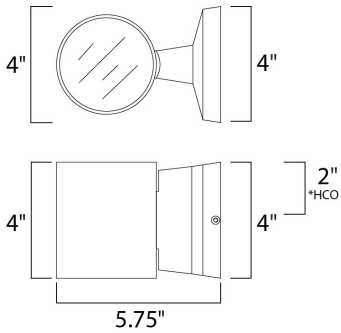

*height from center of outlet to the top of the fixture

MEASUREMENTS

DIMENSION : 4" W x 4" H x 5.75" Ext
 BACK PLATE : 4" W x 4" H x 2" HCO
 HANGING WEIGHT : 2.2 lb

LAMPING

INPUT VOLTAGE : 120V
 LUMENS : 720 Rated
 BULB : 2 x 6W LED PCB Integrated , 12W Total
 BULB INCLUDED : (Integrated)
 DIMMABLE : ELV or Triac CL
 CRI : 90+ CRI
 COLOR_TEMP : 3000K
 LIGHTING_DIRECTION : Up/Down