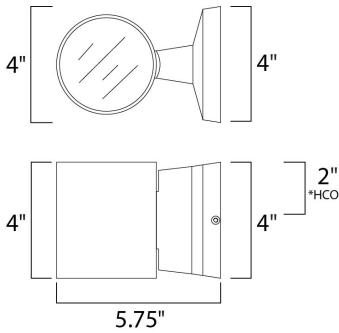

\*height from center of outlet to the top of the fixture

**MEASUREMENTS**

DIMENSION : 4" W x 4" H x 5.75" Ext  
 BACK PLATE : 4" W x 4" H x 2" HCO  
 HANGING WEIGHT : 2.2 lb

**LAMPING**

INPUT VOLTAGE : 120V  
 LUMENS : 720 Rated  
 BULB : 2 x 6W LED PCB Integrated , 12W Total  
 BULB INCLUDED : (Integrated)  
 DIMMABLE : ELV or Triac CL  
 CRI : 90+ CRI  
 COLOR\_TEMP : 3000K  
 LIGHTING\_DIRECTION : Up/Down