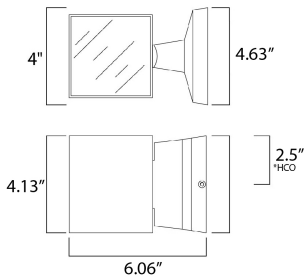

LAMPING

INPUT VOLTAGE : 120V
LUMENS : 720 Rated (279 Del.)
BULB : 2 x 6W LED PCB Integrated , 12W Total
BULB INCLUDED : (Integrated)
DIMMABLE : ELV or Triac CL
CRI : 90+ CRI
COLOR_TEMP : 3000K
LIGHTING_DIRECTION : Up/Down