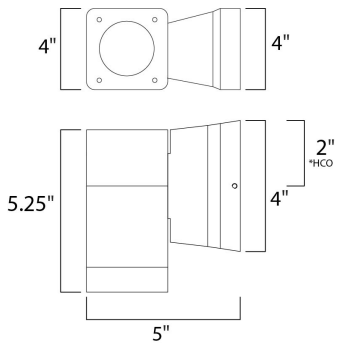

PRODUCT DESCRIPTION

Indirect exterior lighting not only provides illumination where you want but it also highlights the building structure for a beautiful architectural effect. Our collection of up and down lighting fixtures are available in both Architectural Bronze, Black, and Brushed Aluminum.

MEASUREMENTS

DIMENSION : 4" W x 5.25" H x 5" Ext
BACK PLATE : 4" W x 4" H x 2" HCO
HANGING WEIGHT : 1.83 lb

LAMPING

INPUT VOLTAGE : 120V
LUMENS : 315 Rated (161 Del.)
BULB : 1 x 4.5W LED PCB Integrated , 4W Total
BULB INCLUDED : (Integrated)
DIMMABLE : Triac CL
CRI : 80+ CRI
COLOR_TEMP : 3000K
LIGHTING_DIRECTION : Down

FINISHES OPTION

- Architectural Bronze (ABZ)
- Brushed Aluminum (AL)

MATERIAL

Aluminum

RATINGS

cETLus
Wet Location
DARKSKY

ADDITIONAL

INSTALL UP/DOWN: Down
OPERATING TEMPERATURE:
-20°C (-4°F), 40°C (104°F)

PHOTOMETRIC: Report Found Online

Always consult a qualified electrician before installing any lighting product.