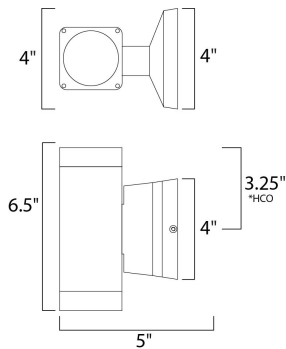

PRODUCT DESCRIPTION

Indirect exterior lighting not only provides illumination where you want but it also highlights the building structure for a beautiful architectural effect. Our collection of up and down lighting fixtures are available in both Architectural Bronze, Black, and Brushed Aluminum.

MEASUREMENTS

DIMENSION : 4" W x 6.75" H x 5" Ext
BACK PLATE : 4.75" W x 4.75" H x 3.25" HCO
HANGING WEIGHT : 3.48 lb

LAMPING

INPUT VOLTAGE : 120V
LUMENS : 630 Rated (162 Del.)
BULB : 2 x 4.5W LED PCB Integrated , 9W Total
BULB INCLUDED : (Integrated)
DIMMABLE : Triac CL
CRI : 80+ CRI
COLOR_TEMP : 3000K
LIGHTING_DIRECTION : Up/Down

FINISHES OPTION

- Architectural Bronze (ABZ)
- Brushed Aluminum (AL)

MATERIAL

Aluminum

RATINGS

cETLus
Wet Location

ADDITIONAL

INSTALL UP/DOWN: Any
OPERATING TEMPERATURE:
-20°C (-4°F), 40°C (104°F)

PHOTOMETRIC: Report Found Online

Always consult a qualified electrician before installing any lighting product.