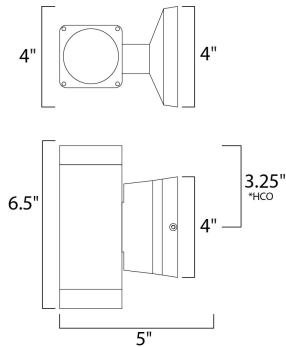

PRODUCT DESCRIPTION

Indirect exterior lighting not only provides illumination where you want but it also highlights the building structure for a beautiful architectural effect. Our collection of up and down lighting fixtures are available in both Architectural Bronze, Black, and Brushed Aluminum.

MEASUREMENTS

DIMENSION : 4" W x 6.75" H x 5" Ext
BACK PLATE : 4.75" W x 4.75" H x 3.25" HCO
HANGING WEIGHT : 3.48 lb

LAMPING

INPUT VOLTAGE : 120V
LUMENS : 630 Rated (162 Del.)
BULB : 2 x 4.5W LED PCB Integrated , 9W Total
BULB INCLUDED : (Integrated)
DIMMABLE : Triac CL
CRI : 80+ CRI
COLOR_TEMP : 3000K
LIGHTING_DIRECTION : Up/Down

FINISHES OPTION

- Architectural Bronze (ABZ)
- Brushed Aluminum (AL)

MATERIAL

Aluminum

RATINGS

cETLus
Wet Location

ADDITIONAL

INSTALL UP/DOWN: Any
OPERATING TEMPERATURE:
-20°C (-4°F), 40°C (104°F)

PHOTOMETRIC: Report Found Online

Always consult a qualified electrician before installing any lighting product.