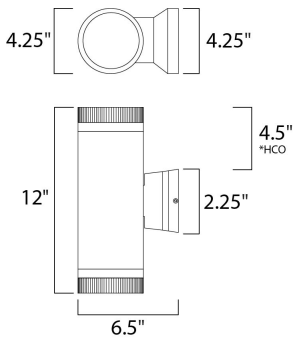

PRODUCT DESCRIPTION

Indirect exterior lighting not only provides illumination where you want but it also highlights the building structure for a beautiful architectural effect. Our collection of up and down lighting fixtures are available in both Architectural Bronze, Black, and Brushed Aluminum.

MEASUREMENTS

DIMENSION : 4.25" W x 12" H x 6.5" Ext
BACK PLATE : 4.5" W x 2.25" H x 4.5" HCO
HANGING WEIGHT : 4.4 lb

LAMPING

INPUT VOLTAGE : 120V
LUMENS : 1,400 Rated (335 Del.)
BULB : 2 x 10W LED PCB Integrated , 20W Total
BULB INCLUDED : (Integrated)
DIMMABLE : Triac CL
CRI : 80+ CRI
COLOR_TEMP : 3000K
LIGHTING_DIRECTION : Up/Down

FINISHES OPTION

- Architectural Bronze (ABZ)
- Brushed Aluminum (AL)

MATERIAL

Aluminum

RATINGS

cETLus
Wet Location

ADDITIONAL

INSTALL UP/DOWN: All
OPERATING TEMPERATURE:
-20°C (-4°F), 40°C (104°F)

PHOTOMETRIC: Report Found Online

Always consult a qualified electrician before installing any lighting product.