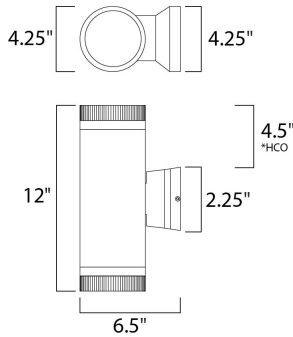

PRODUCT DESCRIPTION

Indirect exterior lighting not only provides illumination where you want but it also highlights the building structure for a beautiful architectural effect. Our collection of up and down lighting fixtures are available in both Architectural Bronze, Black, and Brushed Aluminum.

MEASUREMENTS

- DIMENSION : 4.25" W x 12" H x 6.5" Ext
- BACK PLATE : 4.5" W x 2.25" H x 4.5" HCO
- HANGING WEIGHT : 4.4 lb

LAMPING

- INPUT VOLTAGE : 120V
- LUMENS : 1,400 Rated (335 Del.)
- BULB : 2 x 10W LED PCB Integrated , 20W Total
- BULB INCLUDED : (Integrated)
- DIMMABLE : Triac CL
- CRI : 80+ CRI
- COLOR_TEMP : 3000K
- LIGHTING_DIRECTION : Up/Down

FINISHES OPTION

- Architectural Bronze (ABZ)
- Brushed Aluminum (AL)

MATERIAL

Aluminum

RATINGS

cETLus
Wet Location

ADDITIONAL

INSTALL UP/DOWN: Any
OPERATING TEMPERATURE:
-20°C (-4°F), 40°C (104°F)

PHOTOMETRIC: Report Found Online

Always consult a qualified electrician before installing any lighting product.