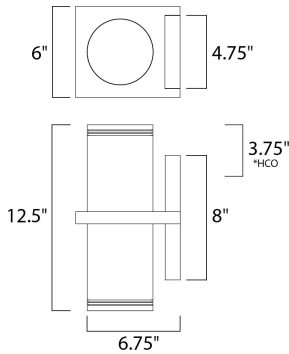

PRODUCT DESCRIPTION

Indirect exterior lighting not only provides illumination where you want but it also highlights the building structure for a beautiful architectural effect. Our collection of up and down lighting fixtures are available in both Architectural Bronze, Black, and Brushed Aluminum.

MEASUREMENTS

DIMENSION : 6" W x 12.5" H
BACK PLATE : 3.86" HCO
HANGING WEIGHT : 6.62 lb

LAMPING

INPUT VOLTAGE : V
LUMENS : 2,100 Rated (600 Del.)
BULB : 2 x 15W LED PCB Integrated , 30W Total
BULB INCLUDED : (Integrated)
DIMMABLE : Triac CL
CRI : 80 CRI
COLOR_TEMP : 3000K
LIGHTING_DIRECTION : Up/Down

FINISHES OPTION

Brushed Aluminum (AL)

RATINGS

Wet Location

ADDITIONAL

INSTALL UP/DOWN: Any
OPERATING TEMPERATURE:
-20°C (-4°F), 40°C (104°F)

PHOTOMETRIC: Report Found Online

Always consult a qualified electrician before installing any lighting product.