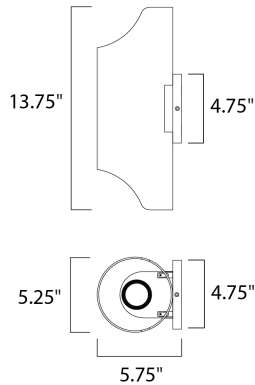

MEASUREMENTS

DIMENSION : 5.75" W x 13.75" H x 5.25" Ext
 BACK PLATE : 4.75" W x 2.5" H x 6.75" HCO
 HANGING WEIGHT : 3.58 lb

LAMPING

INPUT VOLTAGE : 120V
 LUMENS : 840 Rated
 BULB : 2 x 6W LED PCB Integrated , 12W Total
 BULB INCLUDED : (Integrated)
 DIMMABLE : No
 CRI : 90+ CRI
 COLOR_TEMP : 3000K
 LIGHTING_DIRECTION : Up/Down