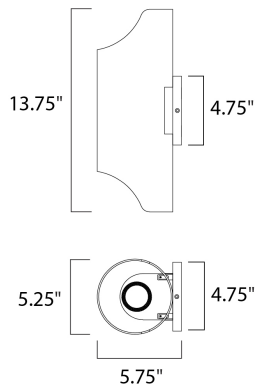

**MEASUREMENTS**

DIMENSION : 5.75" W x 13.75" H x 5.25" Ext  
 BACK PLATE : 4.75" W x 2.5" H x 6.75" HCO  
 HANGING WEIGHT : 3.58 lb

**LAMPING**

INPUT VOLTAGE : 120V  
 LUMENS : 840 Rated  
 BULB : 2 x 6W LED PCB Integrated , 12W Total  
 BULB INCLUDED : (Integrated)  
 DIMMABLE : N  
 CRI : 90+ CRI  
 COLOR\_TEMP : 3000K  
 LIGHTING\_DIRECTION : Up/Down