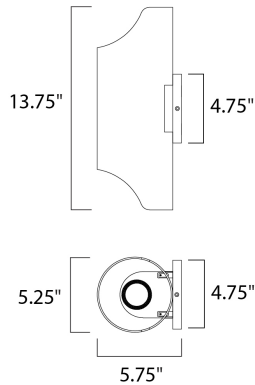

**MEASUREMENTS**

DIMENSION : 5.75" W x 13.75" H x 5.25" Ext  
 BACK PLATE : 4.75" W x 2.5" H x 6.75" HCO  
 HANGING WEIGHT : 3.58 lb

**LAMPING**

INPUT VOLTAGE : 120V  
 LUMENS : 840 Rated  
 BULB : 2 x 6W LED PCB Integrated , 12W Total  
 BULB INCLUDED : (Integrated)  
 DIMMABLE : No  
 CRI : 90+ CRI  
 COLOR\_TEMP : 3000K  
 LIGHTING\_DIRECTION : Up/Down