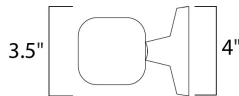

FINISHES OPTION

-  Architectural Bronze (ABZ)
-  Brushed Aluminum (AL)

MATERIAL

Die Cast Aluminum

RATINGS

cETLus
Wet Location

ADDITIONAL

INSTALL UP/DOWN: All
OPERATING TEMPERATURE:
-20°C (-4°F), 40°C (104°F)

MEASUREMENTS

DIMENSION : 3.5" W x 10.25" H x 6" Ext
BACK PLATE : 4.75" W x 2.5" H x 5.25" HCO
HANGING WEIGHT : 3.53 lb

LAMPING

INPUT VOLTAGE : 120V
LUMENS : 840 Rated
BULB : 2 x 6W LED PCB Integrated , 12W Total
BULB INCLUDED : (Integrated)
DIMMABLE : No
CRI : 80+ CRI
COLOR_TEMP : 3000K
LIGHTING_DIRECTION : Up/Down