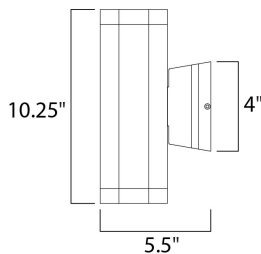

FINISHES OPTION

-  Architectural Bronze (ABZ)
-  Brushed Aluminum (AL)

MATERIAL

Die Cast Aluminum

RATINGS

cETLus
Wet Location

ADDITIONAL

INSTALL UP/DOWN: All
OPERATING TEMPERATURE:
-20°C (-4°F), 40°C (104°F)

MEASUREMENTS

DIMENSION : 3.5" W x 10.25" H x 6" Ext
BACK PLATE : 4.75" W x 2.5" H x 5.25" HCO
HANGING WEIGHT : 3.53 lb

LAMPING

INPUT VOLTAGE : 120V
LUMENS : 840 Rated
BULB : 2 x 6W LED PCB Integrated , 12W Total
BULB INCLUDED : (Integrated)
DIMMABLE : No
CRI : 80+ CRI
COLOR_TEMP : 3000K
LIGHTING_DIRECTION : Up/Down