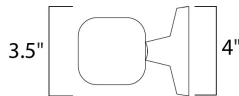

**FINISHES OPTION**

-  Architectural Bronze (ABZ)
-  Brushed Aluminum (AL)

**MATERIAL**

Die Cast Aluminum

**RATINGS**

cETLus  
Wet Location

**ADDITIONAL**

INSTALL UP/DOWN: All  
OPERATING TEMPERATURE:  
-20°C (-4°F), 40°C (104°F)

**MEASUREMENTS**

DIMENSION : 3.5" W x 10.25" H x 6" Ext  
BACK PLATE : 4.75" W x 2.5" H x 5.25" HCO  
HANGING WEIGHT : 3.53 lb

**LAMPING**

INPUT VOLTAGE : 120V  
LUMENS : 840 Rated  
BULB : 2 x 6W LED PCB Integrated , 12W Total  
BULB INCLUDED : (Integrated)  
DIMMABLE : No  
CRI : 80+ CRI  
COLOR\_TEMP : 3000K  
LIGHTING\_DIRECTION : Up/Down