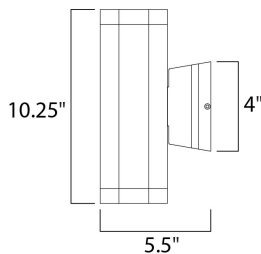

**FINISHES OPTION**

-  Architectural Bronze (ABZ)
-  Brushed Aluminum (AL)

**MATERIAL**

Die Cast Aluminum

**RATINGS**

cETLus  
Wet Location

**ADDITIONAL**

INSTALL UP/DOWN: All  
OPERATING TEMPERATURE:  
-20°C (-4°F), 40°C (104°F)

**MEASUREMENTS**

DIMENSION : 3.5" W x 10.25" H x 6" Ext  
BACK PLATE : 4.75" W x 2.5" H x 5.25" HCO  
HANGING WEIGHT : 3.53 lb

**LAMPING**

INPUT VOLTAGE : 120V  
LUMENS : 840 Rated  
BULB : 2 x 6W LED PCB Integrated , 12W Total  
BULB INCLUDED : (Integrated)  
DIMMABLE : No  
CRI : 80+ CRI  
COLOR\_TEMP : 3000K  
LIGHTING\_DIRECTION : Up/Down