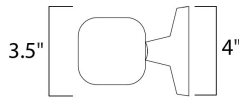

FINISHES OPTION

-  Architectural Bronze (ABZ)
-  Brushed Aluminum (AL)

MATERIAL

Die Cast Aluminum

RATINGS

cETLus
Wet Location

ADDITIONAL

INSTALL UP/DOWN: Any
OPERATING TEMPERATURE:
-20°C (-4°F), 40°C (104°F)

MEASUREMENTS

DIMENSION : 3.5" W x 10.25" H x 6" Ext
BACK PLATE : 4.75" W x 2.5" H x 5.25" HCO
HANGING WEIGHT : 3.53 lb

LAMPING

INPUT VOLTAGE : 120V
LUMENS : 840 Rated
BULB : 2 x 6W LED PCB Integrated , 12W Total
BULB INCLUDED : (Integrated)
DIMMABLE : No
CRI : 80+ CRI
COLOR_TEMP : 3000K
LIGHTING_DIRECTION : Up/Down