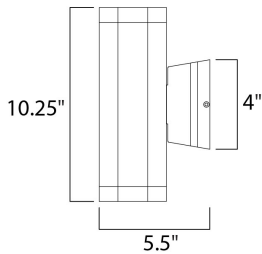

FINISHES OPTION

-  Architectural Bronze (ABZ)
-  Brushed Aluminum (AL)

MATERIAL

Die Cast Aluminum

RATINGS

cETLus
Wet Location

ADDITIONAL

INSTALL UP/DOWN: Any
OPERATING TEMPERATURE:
-20°C (-4°F), 40°C (104°F)

MEASUREMENTS

- DIMENSION : 3.5" W x 10.25" H x 6" Ext
- BACK PLATE : 4.75" W x 2.5" H x 5.25" HCO
- HANGING WEIGHT : 3.53 lb

LAMPING

- INPUT VOLTAGE : 120V
- LUMENS : 840 Rated
- BULB : 2 x 6W LED PCB Integrated , 12W Total
- BULB INCLUDED : (Integrated)
- DIMMABLE : No
- CRI : 80+ CRI
- COLOR_TEMP : 3000K
- LIGHTING_DIRECTION : Up/Down