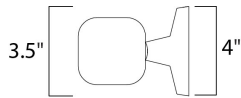

FINISHES OPTION

-  Architectural Bronze (ABZ)
-  Brushed Aluminum (AL)

MATERIAL

Die Cast Aluminum

RATINGS

cETLus
Wet Location

ADDITIONAL

INSTALL UP/DOWN: Any
OPERATING TEMPERATURE:
-20°C (-4°F), 40°C (104°F)

MEASUREMENTS

- DIMENSION : 3.5" W x 10.25" H x 6" Ext
- BACK PLATE : 4.75" W x 2.5" H x 5.25" HCO
- HANGING WEIGHT : 3.53 lb

LAMPING

- INPUT VOLTAGE : 120V
- LUMENS : 840 Rated
- BULB : 2 x 6W LED PCB Integrated , 12W Total
- BULB INCLUDED : (Integrated)
- DIMMABLE : No
- CRI : 80+ CRI
- COLOR_TEMP : 3000K
- LIGHTING_DIRECTION : Up/Down