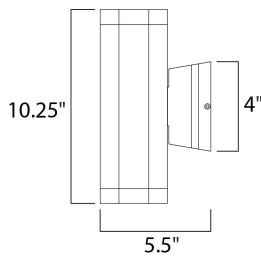

FINISHES OPTION

-  Architectural Bronze (ABZ)
-  Brushed Aluminum (AL)

MATERIAL

Die Cast Aluminum

RATINGS

cETLus
Wet Location

ADDITIONAL

INSTALL UP/DOWN: Any
OPERATING TEMPERATURE:
-20°C (-4°F), 40°C (104°F)

MEASUREMENTS

DIMENSION : 3.5" W x 10.25" H x 6" Ext
BACK PLATE : 4.75" W x 2.5" H x 5.25" HCO
HANGING WEIGHT : 3.53 lb

LAMPING

INPUT VOLTAGE : 120V
LUMENS : 840 Rated
BULB : 2 x 6W LED PCB Integrated , 12W Total
BULB INCLUDED : (Integrated)
DIMMABLE : No
CRI : 80+ CRI
COLOR_TEMP : 3000K
LIGHTING_DIRECTION : Up/Down