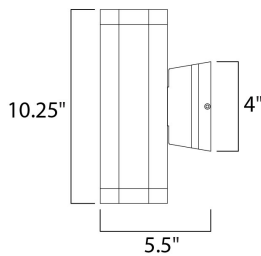

**FINISHES OPTION**

-  Architectural Bronze (ABZ)
-  Brushed Aluminum (AL)

**MATERIAL**

Die Cast Aluminum

**RATINGS**

cETLus  
Wet Location

**ADDITIONAL**

INSTALL UP/DOWN: Any  
OPERATING TEMPERATURE:  
-20°C (-4°F), 40°C (104°F)

**MEASUREMENTS**

DIMENSION : 3.5" W x 10.25" H x 6" Ext  
BACK PLATE : 4.75" W x 2.5" H x 5.25" HCO  
HANGING WEIGHT : 3.53 lb

**LAMPING**

INPUT VOLTAGE : 120V  
LUMENS : 840 Rated  
BULB : 2 x 6W LED PCB Integrated , 12W Total  
BULB INCLUDED : (Integrated)  
DIMMABLE : No  
CRI : 80+ CRI  
COLOR\_TEMP : 3000K  
LIGHTING\_DIRECTION : Up/Down