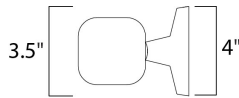

**FINISHES OPTION**

-  Architectural Bronze (ABZ)
-  Brushed Aluminum (AL)

**MATERIAL**

Die Cast Aluminum

**RATINGS**

cETLus  
Wet Location

**ADDITIONAL**

INSTALL UP/DOWN: Any  
OPERATING TEMPERATURE:  
-20°C (-4°F), 40°C (104°F)

**MEASUREMENTS**

DIMENSION : 3.5" W x 10.25" H x 6" Ext  
BACK PLATE : 4.75" W x 2.5" H x 5.25" HCO  
HANGING WEIGHT : 3.53 lb

**LAMPING**

INPUT VOLTAGE : 120V  
LUMENS : 840 Rated  
BULB : 2 x 6W LED PCB Integrated , 12W Total  
BULB INCLUDED : (Integrated)  
DIMMABLE : No  
CRI : 80+ CRI  
COLOR\_TEMP : 3000K  
LIGHTING\_DIRECTION : Up/Down