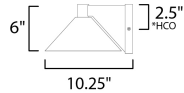

LAMPING

INPUT VOLTAGE : 120V
LUMENS : 452 Rated (442 Del.)
BULB : 1 x 10W LED PCB Integrated , 10W Total
BULB INCLUDED : (Integrated)
DIMMABLE : Triac CL or ELV
CRI : 90 CRI
COLOR_TEMP : 3000K
LIGHTING_DIRECTION : Down

10.25"