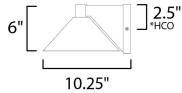

LAMPING

INPUT VOLTAGE : 120V
LUMENS : 452 Rated (442 Del.)
BULB : 1 x 10W LED PCB Integrated , 10W Total
BULB INCLUDED : (Integrated)
DIMMABLE : Triac CL or ELV
CRI : 90 CRI
COLOR_TEMP : 3000K
LIGHTING_DIRECTION : Down

10.25"