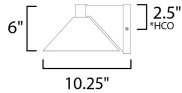

LAMPING

INPUT VOLTAGE : 120V
LUMENS : 700 Rated (500 Del.)
BULB : 1 x 10W LED AC Integrated , 10W Total
BULB INCLUDED : (Integrated)
DIMMABLE : Triac or ELV
CRI : 90 CRI
COLOR_TEMP : 3000K
LIGHTING_DIRECTION : Down