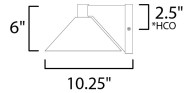

LAMPING

INPUT VOLTAGE : 120V
LUMENS : 700 Rated (500 Del.)
BULB : 1 x 10W LED AC Integrated , 10W Total
BULB INCLUDED : (Integrated)
DIMMABLE : Triac or ELV
CRI : 90 CRI
COLOR_TEMP : 3000K
LIGHTING_DIRECTION : Down