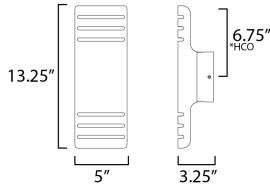

LAMPING

INPUT VOLTAGE : 120V
LUMENS : 1,120 Rated (720 Del.)
BULB : 2 x 8W LED AC Integrated , 16W Total
BULB INCLUDED : (Integrated)
DIMMABLE : Y
CRI : 90 CRI
COLOR_TEMP : 3000K
LIGHTING_DIRECTION : Directional