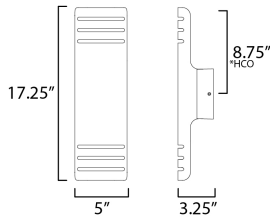

LAMPING

INPUT VOLTAGE : 120V
LUMENS : 1,120 Rated (720 Del.)
BULB : 2 x 8W LED AC Integrated , 16W Total
BULB INCLUDED : (Integrated)
DIMMABLE : Y
CRI : 90 CRI
COLOR_TEMP : 3000K
LIGHTING_DIRECTION : Directional