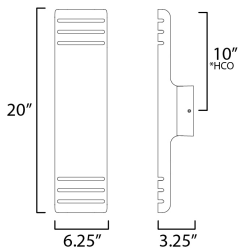

LAMPING

INPUT VOLTAGE : 120V
LUMENS : 1,680 Rated (1,080 Del.)
BULB : 2 x 12W LED AC Integrated , 24W Total
BULB INCLUDED : (Integrated)
DIMMABLE : Y
CRI : 90 CRI
COLOR_TEMP : 3000K
LIGHTING_DIRECTION : Directional