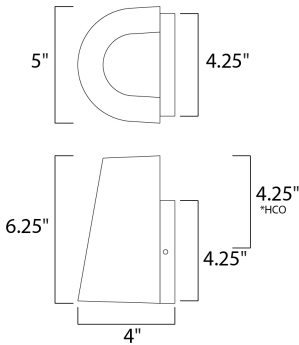

PRODUCT DESCRIPTION

Small scale outdoor lighting perfect for indoor and outdoor applications. The indirect exterior lighting not only provides illumination where you want but also highlights the building structure for a beautiful architectural effect. Available in four finishes: Black, Silver, Architectural Bronze, and White.

MEASUREMENTS

DIMENSION : 5" W x 6.25" H x 4" Ext
BACK PLATE : 4.33" W x 4.33" H x 4.25" HCO
HANGING WEIGHT : 1.83 lb

LAMPING

INPUT VOLTAGE : 120V
LUMENS : 450 Rated (220 Del.)
BULB : 1 x 6W LED AC Integrated , 6W Total
BULB INCLUDED : (Integrated)
DIMMABLE : Yes
CRI : 90+ CRI
COLOR_TEMP : 3000K
LIGHTING_DIRECTION : Up/Down

FINISHES OPTION

- Architectural Bronze (ABZ)
- Black (BK)
- Silver (SV)
- White (WT)

MATERIAL

Die Cast Aluminum

RATINGS

cETLus
Wet Location
ADA
DARKSKY

ADDITIONAL

INSTALL UP/DOWN: Up/Down
RATED LIFE 35000 Hours
OPERATING TEMPERATURE:
-20°C (-4°F), 40°C (104°F)

PHOTOMETRIC: Report Found Online

Always consult a qualified electrician before installing any lighting product.