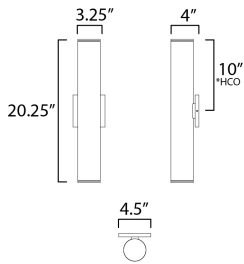

LAMPING

INPUT VOLTAGE : 120-277V
LUMENS : 3,000 Rated (2,030 Del.)
BULB : 2 x 15W LED DC Integrated , 30W Total
BULB INCLUDED : (Integrated)
DIMMABLE : Triac
CRI : 90 CRI
COLOR_TEMP : 3000K
LIGHTING_DIRECTION : UP & Down