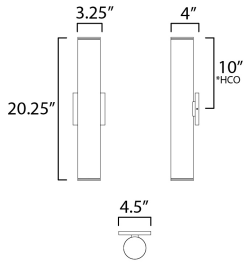

PRODUCT DESCRIPTION

Designed with a recessed optical lens housed in the center of a sloped interior edge, the Caldera collection provides a luminous light source with minimal glare and intriguing beam angle. The collection's flush mounts feature an extremely small profile, extending less than 2" from the ceiling surface. With a diameter of 3.25 inches, the flush mounts also include a mud-in plate for clean architectural finishing applications as well as a cover plate for simpler installations that do not require additional preparation.

FINISHES OPTION

- Architectural Bronze (ABZ)
- Black (BK)
- White (WT)

MEASUREMENTS

- DIMENSION : 3.25" W x 20.25" H x 4" Ext
- BACK PLATE : 4.5" W x 4.5" H x 10" HCO
- HANGING WEIGHT : 3.52 lb

MATERIAL

Aluminum, Glass

RATINGS

- cETLus
- Wet Location
- ADA

ADDITIONAL

- INSTALL UP/DOWN: UP & Down
- RATED LIFE 25000 Hours
- OPERATING TEMPERATURE: -20°C (-4°F), 40°C (104°F)

PHOTOMETRIC: Report Found Online

LAMPING

- INPUT VOLTAGE : 120-277V
- LUMENS : 3,000 Rated (2,030 Del.)
- BULB : 2 x 15W LED DC Integrated , 30W Total
- BULB INCLUDED : (Integrated)
- DIMMABLE : Triac
- CRI : 90 CRI
- COLOR_TEMP : 3000K
- LIGHTING_DIRECTION : UP & Down

Always consult a qualified electrician before installing any lighting product.

WESTERN DISTRIBUTION CENTER (HEADQUARTER)
253 NORTH VINELAND AVE | CITY OF INDUSTRY, CA 91746

EASTERN DISTRIBUTION CENTER
101 GARDNER PARK | PEACHTREE CITY, GA 30269

P. 626.956.4200 | F. 626.956.4225 | maximlighting.com