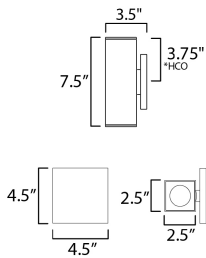

LAMPING

INPUT VOLTAGE : 120-277V
LUMENS : 900 Rated (670 Del.)
BULB : 1 x 7W LED DC Integrated , 14W Total
BULB INCLUDED : (Integrated)
DIMMABLE : Triac, 0-10V
CRI : 90 CRI
COLOR_TEMP : 3000K
LIGHTING_DIRECTION : Down