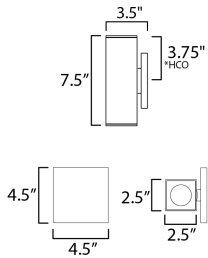

LAMPING

INPUT VOLTAGE : 120-277V
LUMENS : 1,400 Rated (1,120 Del.)
BULB : 2 x 7W LED DC Integrated , 14W Total
BULB INCLUDED : (Integrated)
DIMMABLE : Triac, 0-10V
CRI : 90 CRI
COLOR_TEMP : 3000K
LIGHTING_DIRECTION : Up & Down