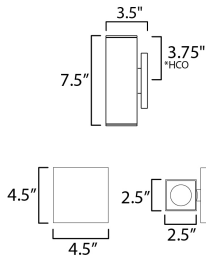

LAMPING

INPUT VOLTAGE : 120-277V
LUMENS : 1,400 Rated (1,120 Del.)
BULB : 2 x 7W LED DC Integrated , 14W Total
BULB INCLUDED : (Integrated)
DIMMABLE : Triac, 0-10V
CRI : 90 CRI
COLOR_TEMP : 3000K
LIGHTING_DIRECTION : Up & Down