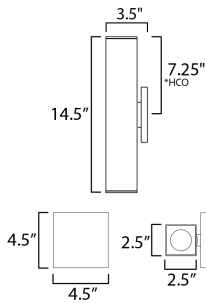

PRODUCT DESCRIPTION

Smaller square profiles extend vertically with ample lighting cast both upward and downward. The scale of the product is designed to meet ADA requirements, while providing generous light for outdoor applications. Concealed within the frame, there is a range voltage 120-277V LED driver making this a great option for light commercial as well as residential applications. Available in Matte Black, Architectural Bronze and White outdoor powder coat finishes.